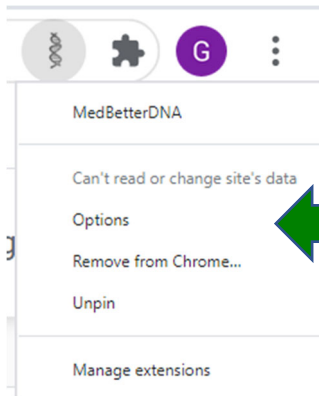

MedBetterDNA

Installation:

1

2

A new tab opens.

New tab opens. Type in "medbetterDNA"

Hit enter:

To pin it to your Chrome task bar:

Select pin:

To configure MedBetterDNA:

Configure MedBetterDNA

- show No Profile Photo entries
- show full length Notes

**You must click the Save button to save any new settings.
Reload your DNA match page after saving changes.**