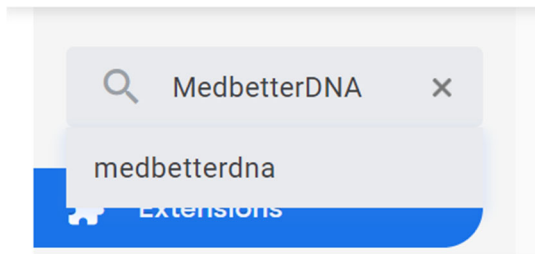

MedBetterDNA

Installation:

1

2

A new tab opens.

New tab opens. Type in "medbetterDNA"

Hit enter:

To pin it to your Chrome task bar:

Select pin:

To configure MedBetterDNA:

Configure MedBetterDNA

- show No Profile Photo entries
- show full length Notes

**You must click the Save button to save any new settings.
Reload your DNA match page after saving changes.**