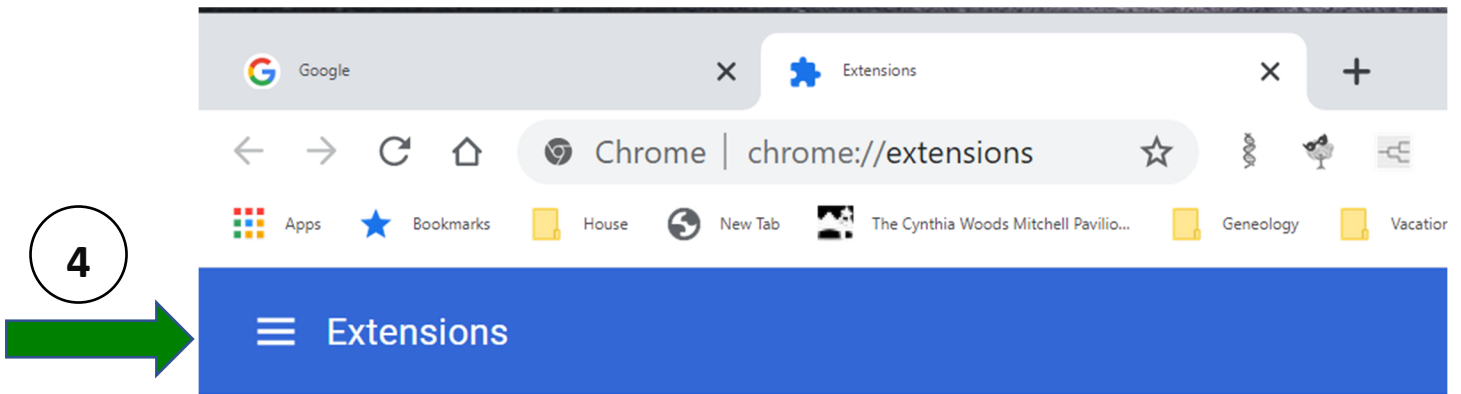

MedBetterDNA

Installation:

1

2

A new tab opens.

New tab opens. Type in "medbetterDNA"

Hit enter:

To pin it to your Chrome task bar:

Select pin:

To configure MedBetterDNA:

Configure MedBetterDNA

- show No Profile Photo entries
- show full length Notes

**You must click the Save button to save any new settings.
Reload your DNA match page after saving changes.**