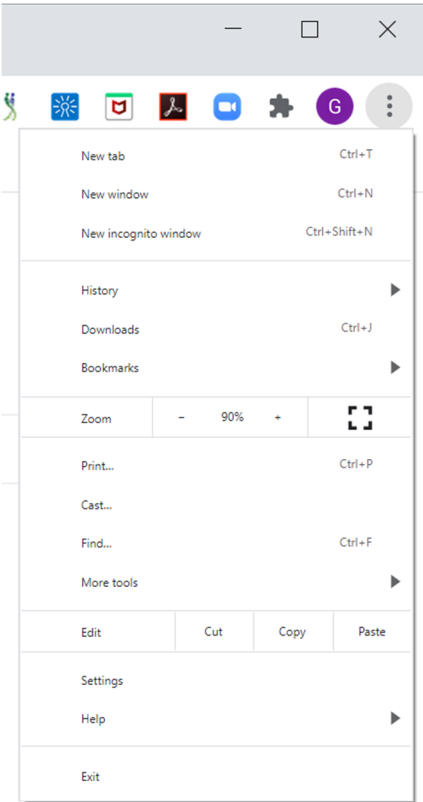

MedBetterDNA

Installation:

1

2

A new tab opens.

New tab opens. Type in "medbetterDNA"

Hit enter:

To pin it to your Chrome task bar:

Select pin:

To configure MedBetterDNA:

Configure MedBetterDNA

- show No Profile Photo entries
- show full length Notes

**You must click the Save button to save any new settings.
Reload your DNA match page after saving changes.**