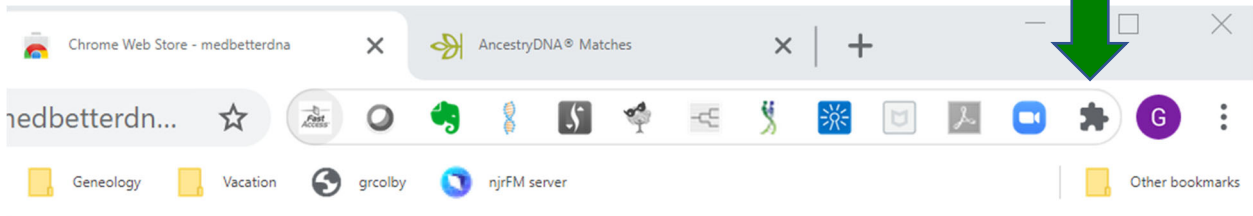

MedBetterDNA

Installation:

1

2

A new tab opens.

New tab opens. Type in "medbetterDNA"

Hit enter:

To pin it to your Chrome task bar:

Select pin:

To configure MedBetterDNA:

Configure MedBetterDNA

- show No Profile Photo entries
- show full length Notes

**You must click the Save button to save any new settings.
Reload your DNA match page after saving changes.**