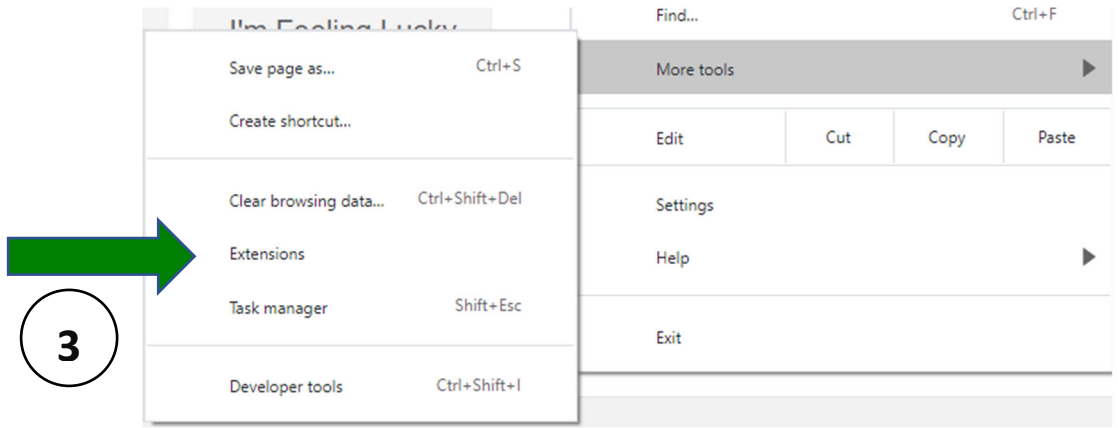

MedBetterDNA

Installation:

1

2

A new tab opens.

New tab opens. Type in "medbetterDNA"

Hit enter:

To pin it to your Chrome task bar:

Select pin:

To configure MedBetterDNA:

Configure MedBetterDNA

- show No Profile Photo entries
- show full length Notes

**You must click the Save button to save any new settings.
Reload your DNA match page after saving changes.**